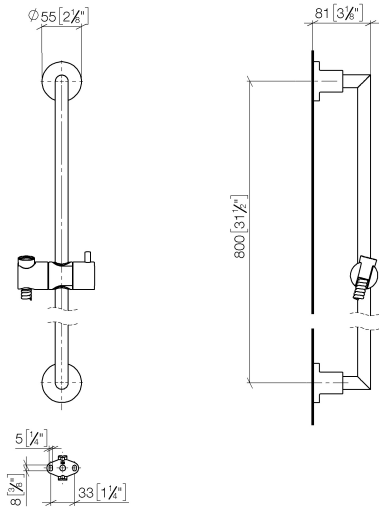

ST 050 203 1892

mm [inches]

Certificates

WRAS_2009048. ACS_20 ACC LY 738. IAPMO_4976 (1).