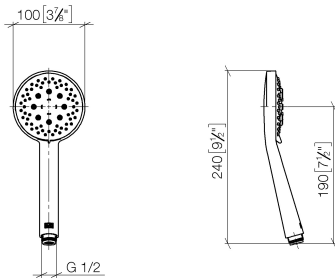

- slide bar
- Pipe diameter 18 mm
- rosettes Ø 55 mm
- gauge 800 mm
- metal shower hose 1750mm with integrated anti-twist protection
- shower hose connector 3/8"

This article does not include a hand shower!

No.	Item Number	Name	Quantity used	Delivery time
1	05 17 20 739 00 90	fixing set	2	2
2	09 30 30 071 90	screw	2	2
3	09 30 11 046 90	disc	2	2
4	08 17 89 505-06	holder	2	10
5	04 31 11 113 00 90	pin	2	2
6	05 28 22 590 00-06	bar	1	10
7	12 580 970-06	Slide unit - Brushed Platinum	1	10
8	28 322 970-06	Metal shower hose 1/2" x 3/8" x 1750 mm - Brushed Platinum	1	2

TARA Shower set - Brushed Platinum

TARA

ST 050 203 1892

TARA Shower set - Brushed Platinum

TARA

ST 050 203 1892

TARA Shower set - Brushed Platinum

TARA

ST 050 203 1892

ST 050 203 1892

mm [inches]

Flow rate chart

Certificates

LGA_29984.

DVGW_DW-
6517DN0129.

WRAS_2210003.