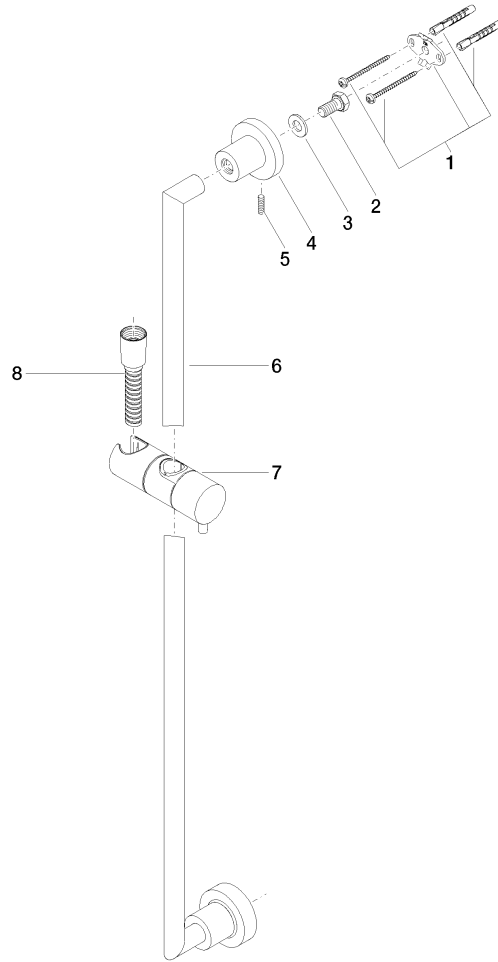

ST 050 203 1892

- slide bar
- Pipe diameter 18 mm
- rosettes Ø 55 mm
- gauge 800 mm
- metal shower hose 1750mm with integrated anti-twist protection
- shower hose connector 3/8"
- Three or five settings: COMPACT RAIN, COMPACT SOFT FLOW, COMPACT AQUAPRESSURE FLOW, max. flow rate 15 l/min (at 3 bar)
- Function from: 7 l/min
- spray head Ø 100mm

- slide bar
- Pipe diameter 18 mm
- rosettes Ø 55 mm
- gauge 800 mm
- metal shower hose 1750mm with integrated anti-twist protection
- shower hose connector 3/8"

This article does not include a hand shower!

Required miscellaneous

	Hand shower FlowReduce - Brushed Platinum	28 018 979-06 0010
--	--	-----------------------

ST 050 203 1892

mm [inches]

Certificates

WRAS_2009048. ACS_20 ACC LY 738. IAPMO_4976 (1).

Spare parts list

No.	Item Number	Name	Quantity used	Delivery time
1	05 17 20 739 00 90	fixing set	2	2
2	09 30 30 071 90	screw	2	2
3	09 30 11 046 90	disc	2	2
4	08 17 89 505-06	holder	2	10
5	04 31 11 113 00 90	pin	2	2
6	05 28 22 590 00-06	bar	1	10
7	12 580 970-06	Slide unit - Brushed Platinum	1	10
8	28 322 970-06	Metal shower hose 1/2" x 3/8" x 1750 mm - Brushed Platinum	1	2